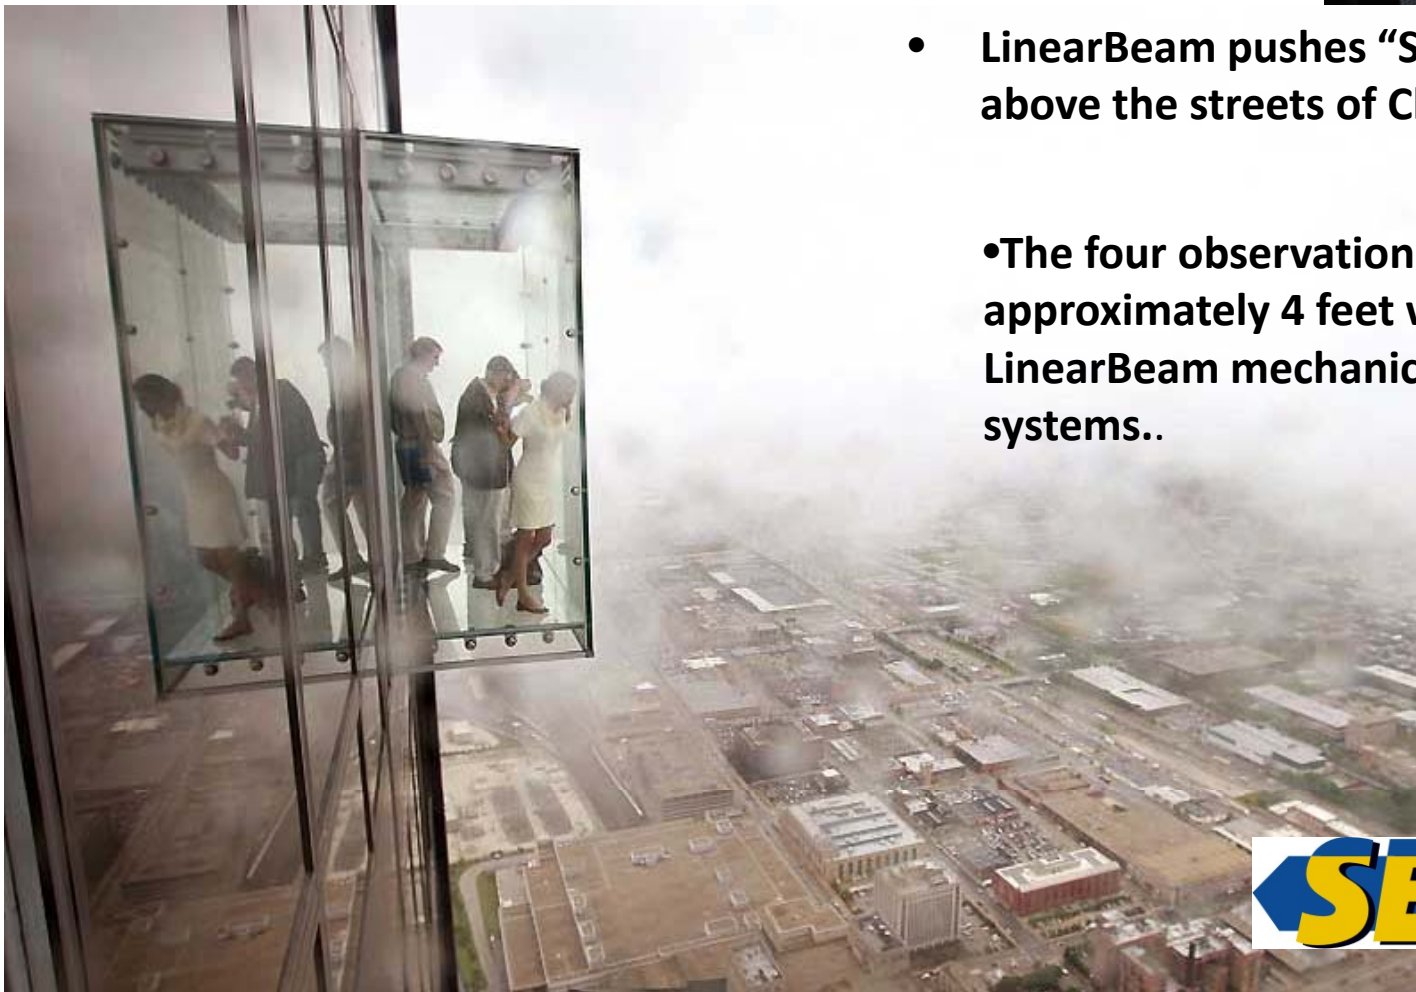

# Willis Tower (Sears) Sky Boxes

- LinearBeam pushes “Sky Box” out 103 stories above the streets of Chicago.
- The four observation ledges are pushed out approximately 4 feet with SERAPID LinearBeam mechanical linear actuator systems..

**SERAPID**