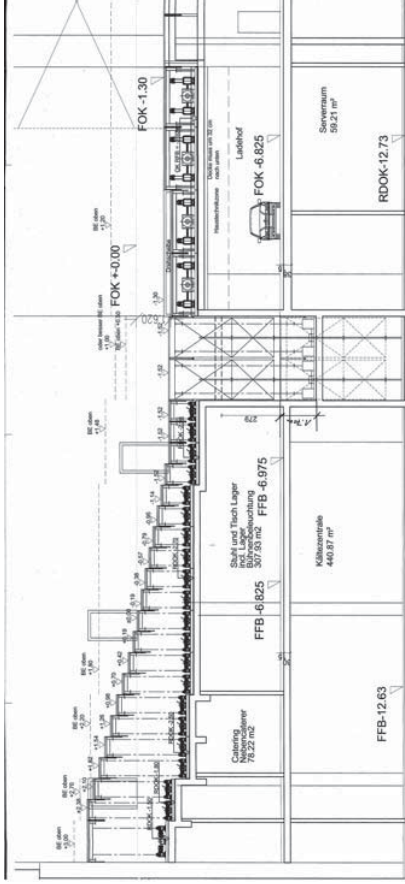

BMW-Welt München

Town : München
Country : Germany

Supplied in :
2005

Reference :
23520

Téi: + 33 (0)2 35 93 82 82
www.serapid.com
info-fr@serapid.com

MAIN TECHNICAL CHARACTERISTICS

Static (kN) : 7,5/m² **Surface (m²) :** 295 **Stroke (m) :** 1,3 to 8
Dynamic (kN) : 2,5/m² **Speed (m/min) :** 12 **Chain type :** LL50
LL80
LL100

DESCRIPTION

The BMW Welt München is a place of meeting, presentation and cultural events. The main idea is to have a market place under "the roof of the world" to create a Worldwide communication concept.
The design promises multiple possibilities to use this place.
The complete project associates open-mindedness and communication.
Our material is installed in the Forum as a multifunctional venue.
The use of this place is very flexible for a lot of various activities such as conference, congress, car presentation, cultural events, theatre, concerts.

Tél: + 33 (0)2 35 93 82 82
www.serapid.com
info-fr@serapid.com

Reference:
23520

Längsschnitt M 1:100